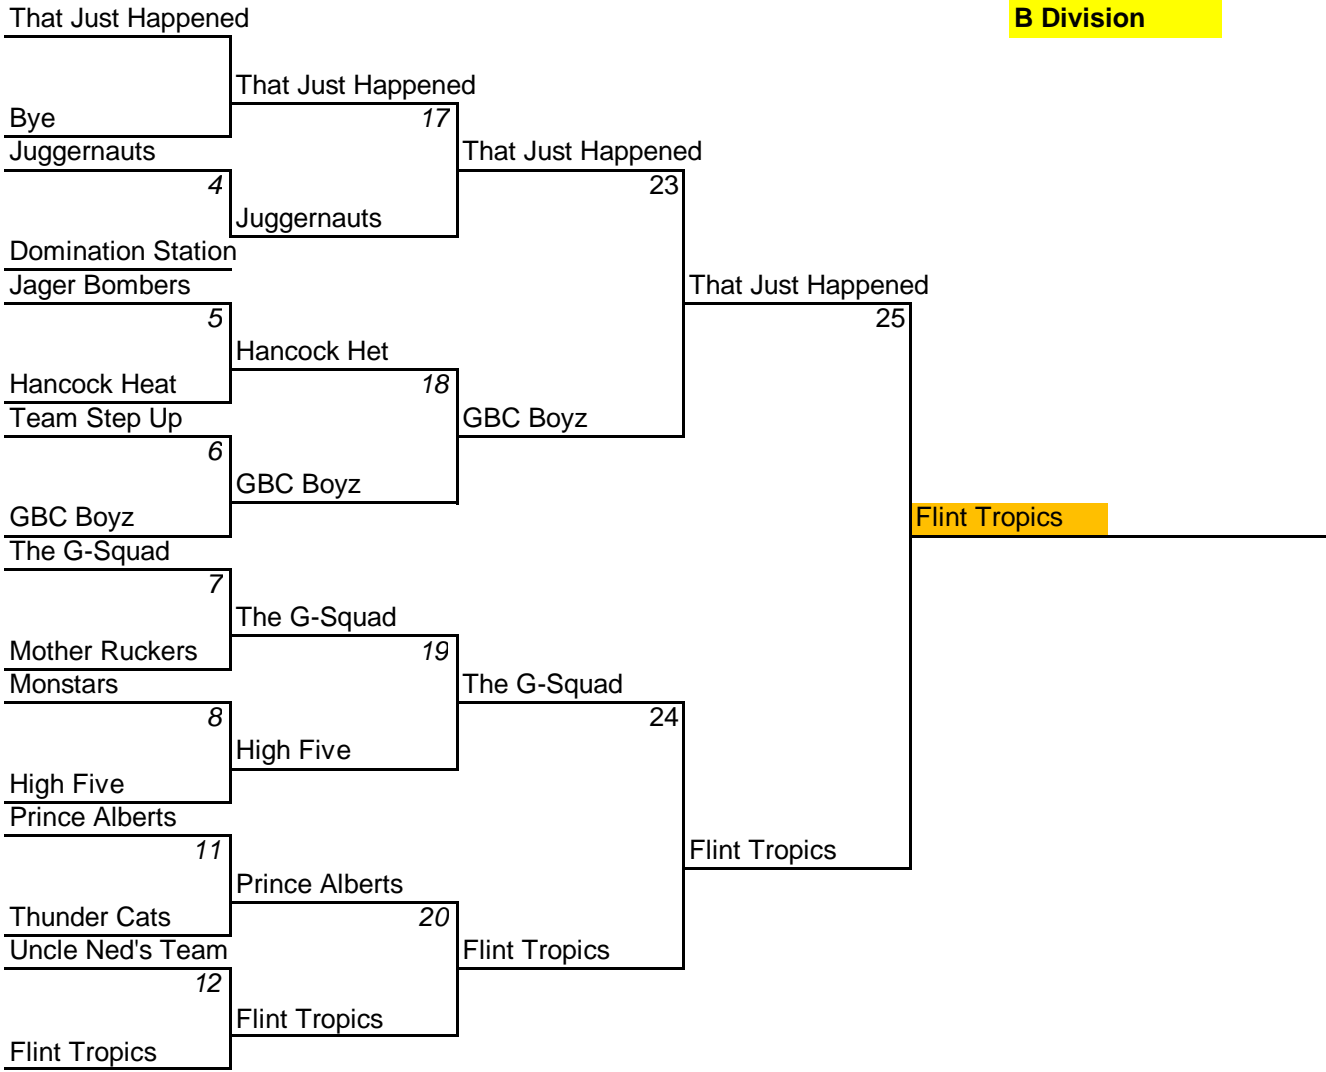

Intramural Basketball Tournament Spring 2010

B Division

Women's Division

Fraternity Division

Intramural Basketball Tournament Spring 2010

Intramural Basketball Tournament Schedule Spring 2010

| Date | Time | Game # | Team | v | Team | Winner | Score |
|--------|-------|--------|--------------------|---|--------------------|--------------------|---------|
| 13-Apr | 6:00 | 1 | PMS | | Purple Cobras | PMS | F-0 |
| | 6:00 | 2 | Phi Sigma Phi | | Tau Beta Iota | TBI | default |
| | 7:00 | 3 | Go Hard | | Ball Hawks | Go Hard | 54-42 |
| | 7:00 | 4 | Juggernauts | | Domination Station | Juggernauts | 63-62 |
| | 8:00 | 5 | Jager Bombers | | Hancock Heat | Hancock Heat | 79-56 |
| | 8:00 | 6 | Team Step Up | | GBC Boyz | GBC Boyz | 86-66 |
| | 9:00 | 7 | The G-Squad | | Mother Ruckers | The G-Squad | 94-69 |
| | 9:00 | 8 | Monstars | | High Five | High Five | 64-54 |
| 15-Apr | 12:30 | | | | | | |
| | 12:30 | 10 | The Champs R' Here | | Faculty | Faculty | 56-45 |
| | 6:00 | 11 | Prince Alberts | | Thunder Cats | Prince Alberts | 69-66 |
| | 6:00 | 12 | Uncle Ned's Team | | Flint Tropics | Flint Tropics | 95-46 |
| | 7:00 | | | | | | |
| | 7:00 | 14 | Sig Tau Gamma | | TBI | Sig Tau Gamma | 63-54 |
| | 8:00 | 9 | Sharp Shooters | | Go Hard | Sharp Shooters | 73-50 |
| | 8:00 | 16 | Scrubs | | Pink Panthers | Pink Panthers | 87-81 |
| | 9:00 | 17 | That Just Happened | | Juggernauts | That Just Happened | 70-52 |
| | 9:00 | 18 | Hancock Heat | | GBC Boyz | GBC Boyz | 59-36 |
| 19-Apr | 7:00 | 13 | Hustlers | | PMS | PMS | 68-55 |
| | 7:00 | 15 | No Ceilings | | Team Elite | No Ceilings | 72-71 |
| | 8:00 | 19 | The G-Squad | | High Five | The G-Squad | 71-70 |
| | 8:00 | 20 | Prince Alberts | | Flint Tropics | Flint Tropics | 57-55 |
| | 9:00 | 21 | Sharp Shooters | | Faculty | Sharp Shooters | F-0 |
| | 9:00 | 22 | W Game 15 | | Pink Panthers | Pink Panthers | 77-70 |
| 20-Apr | 8:00 | 26 | Sharp Shooters | | Pink Panthers | Pink Panthers | 88-73 |
| | 9:00 | 23 | That Just Happened | | GBC Boyz | That Just Happened | 58-53 |
| 22-Apr | 9:00 | 24 | The G-Squad | | Flint Tropics | Flint Tropics | 90-61 |
| | 12:30 | 25 | That Just Happened | | Flint Tropics | Flint Tropics | 45-42 |
| | 12:30 | | Faculty | | Pink Panthers | | |