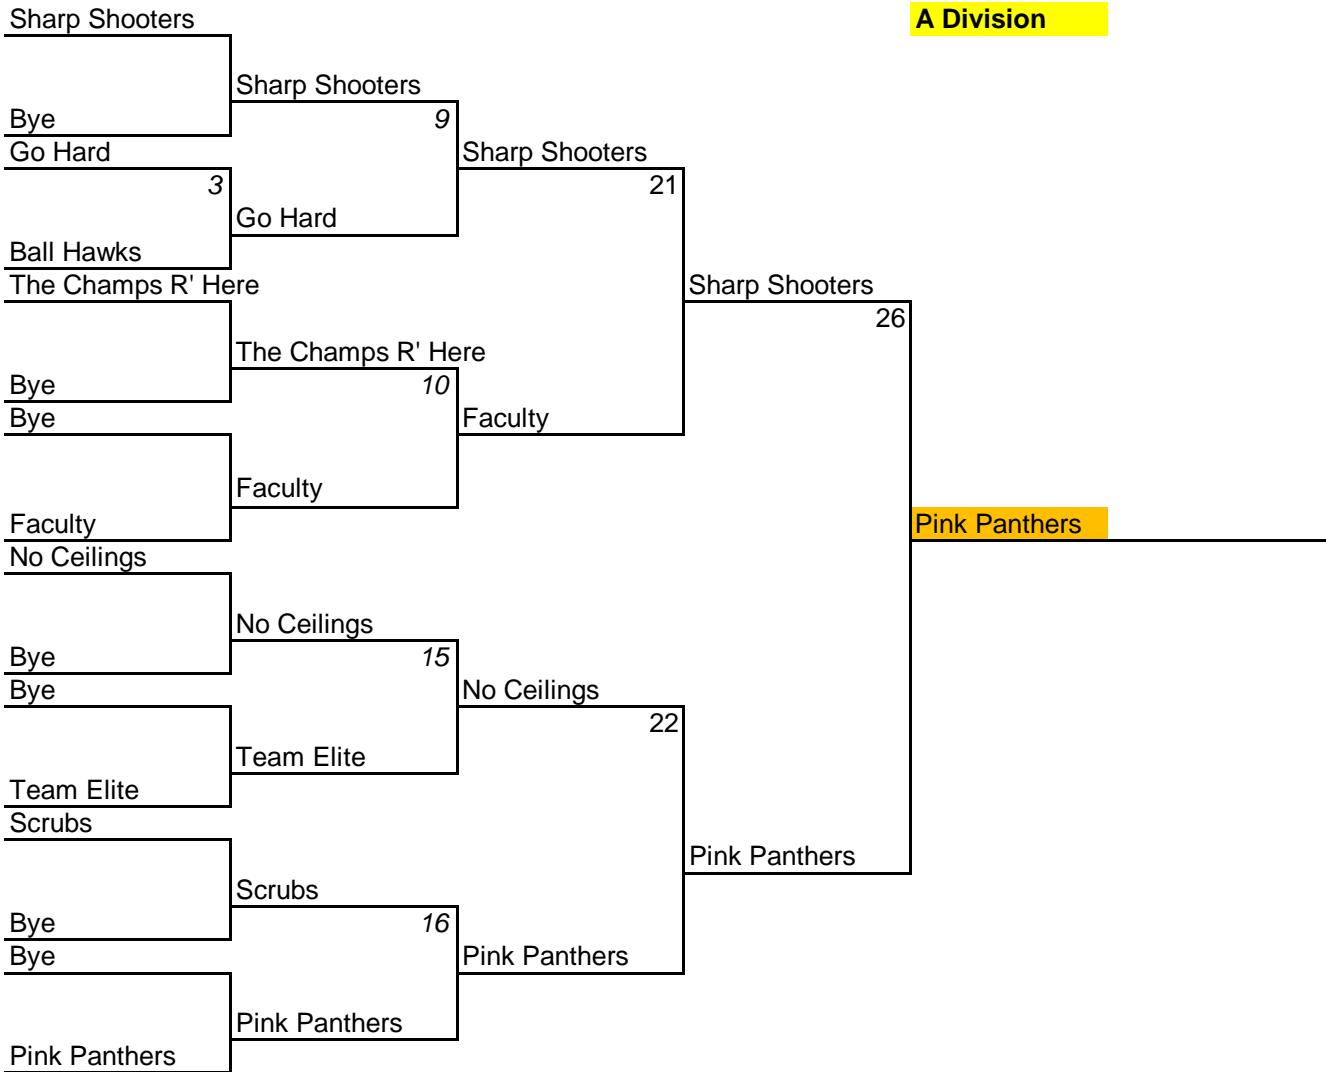

Intramural Basketball Tournament Spring 2010

B Division

Women's Division

Fraternity Division

Intramural Basketball Tournament Spring 2010

Intramural Basketball Tournament Schedule Spring 2010

| Date | Time | Game # | Team | v | Team | Winner | Score |
|--------|-------|--------|--------------------|---|--------------------|--------------------|---------|
| 13-Apr | 6:00 | 1 | PMS | | Purple Cobras | PMS | F-0 |
| | 6:00 | 2 | Phi Sigma Phi | | Tau Beta Iota | TBI | default |
| | 7:00 | 3 | Go Hard | | Ball Hawks | Go Hard | 54-42 |
| | 7:00 | 4 | Juggernauts | | Domination Station | Juggernauts | 63-62 |
| | 8:00 | 5 | Jager Bombers | | Hancock Heat | Hancock Heat | 79-56 |
| | 8:00 | 6 | Team Step Up | | GBC Boyz | GBC Boyz | 86-66 |
| | 9:00 | 7 | The G-Squad | | Mother Ruckers | The G-Squad | 94-69 |
| | 9:00 | 8 | Monstars | | High Five | High Five | 64-54 |
| 15-Apr | 12:30 | | | | | | |
| | 12:30 | 10 | The Champs R' Here | | Faculty | Faculty | 56-45 |
| | 6:00 | 11 | Prince Alberts | | Thunder Cats | Prince Alberts | 69-66 |
| | 6:00 | 12 | Uncle Ned's Team | | Flint Tropics | Flint Tropics | 95-46 |
| | 7:00 | | | | | | |
| | 7:00 | 14 | Sig Tau Gamma | | TBI | Sig Tau Gamma | 63-54 |
| | 8:00 | 9 | Sharp Shooters | | Go Hard | Sharp Shooters | 73-50 |
| | 8:00 | 16 | Scrubs | | Pink Panthers | Pink Panthers | 87-81 |
| | 9:00 | 17 | That Just Happened | | Juggernauts | That Just Happened | 70-52 |
| | 9:00 | 18 | Hancock Heat | | GBC Boyz | GBC Boyz | 59-36 |
| 19-Apr | 7:00 | 13 | Hustlers | | PMS | PMS | 68-55 |
| | 7:00 | 15 | No Ceilings | | Team Elite | No Ceilings | 72-71 |
| | 8:00 | 19 | The G-Squad | | High Five | The G-Squad | 71-70 |
| | 8:00 | 20 | Prince Alberts | | Flint Tropics | Flint Tropics | 57-55 |
| | 9:00 | 21 | Sharp Shooters | | Faculty | Sharp Shooters | F-0 |
| | 9:00 | 22 | W Game 15 | | Pink Panthers | Pink Panthers | 77-70 |
| 20-Apr | 8:00 | 26 | Sharp Shooters | | Pink Panthers | Pink Panthers | 88-73 |
| | 9:00 | 23 | That Just Happened | | GBC Boyz | That Just Happened | 58-53 |
| 22-Apr | 9:00 | 24 | The G-Squad | | Flint Tropics | Flint Tropics | 90-61 |
| | 12:30 | 25 | That Just Happened | | Flint Tropics | Flint Tropics | 45-42 |
| | 12:30 | | Faculty | | Pink Panthers | | |