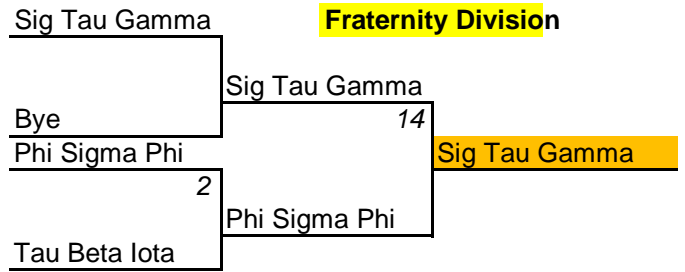

Intramural Basketball Tournament Spring 2010

B Division

Women's Division

Fraternity Division

Intramural Basketball Tournament Spring 2010

Intramural Basketball Tournament Schedule Spring 2010

| Date | Time | Game # | Team | v | Team | Winner | Score |
|--------|-------|--------|--------------------|---|--------------------|--------------------|---------|
| 13-Apr | 6:00 | 1 | PMS | | Purple Cobras | PMS | F-0 |
| | 6:00 | 2 | Phi Sigma Phi | | Tau Beta Iota | TBI | default |
| | 7:00 | 3 | Go Hard | | Ball Hawks | Go Hard | 54-42 |
| | 7:00 | 4 | Juggernauts | | Domination Station | Juggernauts | 63-62 |
| | 8:00 | 5 | Jager Bombers | | Hancock Heat | Hancock Heat | 79-56 |
| | 8:00 | 6 | Team Step Up | | GBC Boyz | GBC Boyz | 86-66 |
| | 9:00 | 7 | The G-Squad | | Mother Ruckers | The G-Squad | 94-69 |
| | 9:00 | 8 | Monstars | | High Five | High Five | 64-54 |
| 15-Apr | 12:30 | | | | | | |
| | 12:30 | 10 | The Champs R' Here | | Faculty | Faculty | 56-45 |
| | 6:00 | 11 | Prince Alberts | | Thunder Cats | Prince Alberts | 69-66 |
| | 6:00 | 12 | Uncle Ned's Team | | Flint Tropics | Flint Tropics | 95-46 |
| | 7:00 | | | | | | |
| | 7:00 | 14 | Sig Tau Gamma | | TBI | Sig Tau Gamma | 63-54 |
| | 8:00 | 9 | Sharp Shooters | | Go Hard | Sharp Shooters | 73-50 |
| | 8:00 | 16 | Scrubs | | Pink Panthers | Pink Panthers | 87-81 |
| | 9:00 | 17 | That Just Happened | | Juggernauts | That Just Happened | 70-52 |
| | 9:00 | 18 | Hancock Heat | | GBC Boyz | GBC Boyz | 59-36 |
| 19-Apr | 7:00 | 13 | Hustlers | | PMS | PMS | 68-55 |
| | 7:00 | 15 | No Ceilings | | Team Elite | No Ceilings | 72-71 |
| | 8:00 | 19 | The G-Squad | | High Five | The G-Squad | 71-70 |
| | 8:00 | 20 | Prince Alberts | | Flint Tropics | Flint Tropics | 57-55 |
| | 9:00 | 21 | Sharp Shooters | | Faculty | Sharp Shooters | F-0 |
| | 9:00 | 22 | W Game 15 | | Pink Panthers | Pink Panthers | 77-70 |
| 20-Apr | 8:00 | 26 | Sharp Shooters | | Pink Panthers | Pink Panthers | 88-73 |
| | 9:00 | 23 | That Just Happened | | GBC Boyz | That Just Happened | 58-53 |
| 22-Apr | 9:00 | 24 | The G-Squad | | Flint Tropics | Flint Tropics | 90-61 |
| | 12:30 | 25 | That Just Happened | | Flint Tropics | Flint Tropics | 45-42 |
| | 12:30 | | Faculty | | Pink Panthers | | |