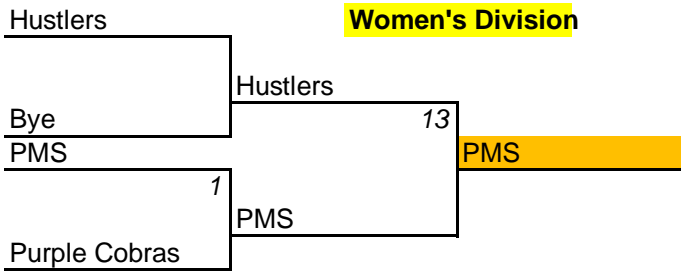

Intramural Basketball Tournament Spring 2010

B Division

Women's Division

Fraternity Division

Intramural Basketball Tournament Spring 2010

Intramural Basketball Tournament Schedule Spring 2010

| Date | Time | Game # | Team | v | Team | Winner | Score |
|--------|-------|--------|--------------------|---|--------------------|--------------------|---------|
| 13-Apr | 6:00 | 1 | PMS | | Purple Cobras | PMS | F-0 |
| | 6:00 | 2 | Phi Sigma Phi | | Tau Beta Iota | TBI | default |
| | 7:00 | 3 | Go Hard | | Ball Hawks | Go Hard | 54-42 |
| | 7:00 | 4 | Juggernauts | | Domination Station | Juggernauts | 63-62 |
| | 8:00 | 5 | Jager Bombers | | Hancock Heat | Hancock Heat | 79-56 |
| | 8:00 | 6 | Team Step Up | | GBC Boyz | GBC Boyz | 86-66 |
| | 9:00 | 7 | The G-Squad | | Mother Ruckers | The G-Squad | 94-69 |
| | 9:00 | 8 | Monstars | | High Five | High Five | 64-54 |
| 15-Apr | 12:30 | | | | | | |
| | 12:30 | 10 | The Champs R' Here | | Faculty | Faculty | 56-45 |
| | 6:00 | 11 | Prince Alberts | | Thunder Cats | Prince Alberts | 69-66 |
| | 6:00 | 12 | Uncle Ned's Team | | Flint Tropics | Flint Tropics | 95-46 |
| | 7:00 | | | | | | |
| | 7:00 | 14 | Sig Tau Gamma | | TBI | Sig Tau Gamma | 63-54 |
| | 8:00 | 9 | Sharp Shooters | | Go Hard | Sharp Shooters | 73-50 |
| | 8:00 | 16 | Scrubs | | Pink Panthers | Pink Panthers | 87-81 |
| | 9:00 | 17 | That Just Happened | | Juggernauts | That Just Happened | 70-52 |
| | 9:00 | 18 | Hancock Heat | | GBC Boyz | GBC Boyz | 59-36 |
| 19-Apr | 7:00 | 13 | Hustlers | | PMS | PMS | 68-55 |
| | 7:00 | 15 | No Ceilings | | Team Elite | No Ceilings | 72-71 |
| | 8:00 | 19 | The G-Squad | | High Five | The G-Squad | 71-70 |
| | 8:00 | 20 | Prince Alberts | | Flint Tropics | Flint Tropics | 57-55 |
| | 9:00 | 21 | Sharp Shooters | | Faculty | Sharp Shooters | F-0 |
| | 9:00 | 22 | W Game 15 | | Pink Panthers | Pink Panthers | 77-70 |
| 20-Apr | 8:00 | 26 | Sharp Shooters | | Pink Panthers | Pink Panthers | 88-73 |
| | 9:00 | 23 | That Just Happened | | GBC Boyz | That Just Happened | 58-53 |
| 22-Apr | 9:00 | 24 | The G-Squad | | Flint Tropics | Flint Tropics | 90-61 |
| | 12:30 | 25 | That Just Happened | | Flint Tropics | Flint Tropics | 45-42 |
| | 12:30 | | Faculty | | Pink Panthers | | |